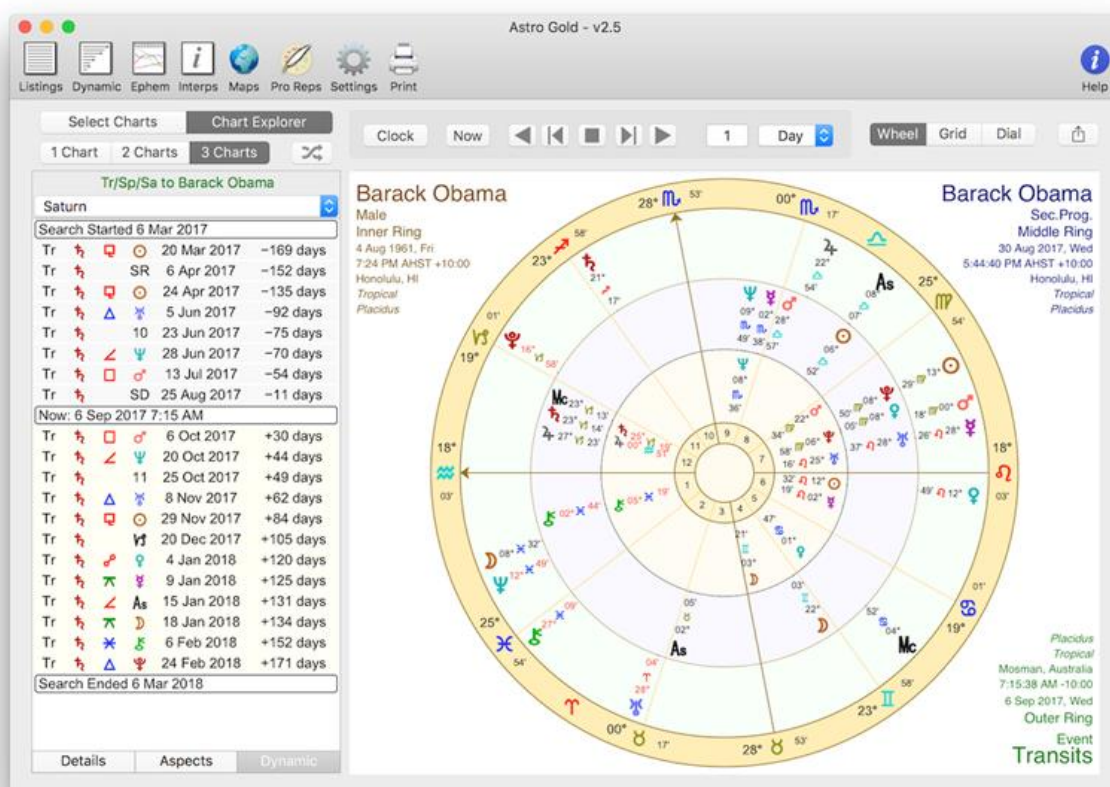

Astro Gold for macOS is the latest in reliable and elegant astrology software for the Mac computer. This new software app has a similar feature set and design to the much loved iOS app of the same name and has been developed by the highly successful creators of the much-loved Solar Fire software for PC.

Along with high precision calculations you can also read professional astrological interpretations. Astro Gold for Mac features Natal, Transit, Solar Return, Lunar Return, Progression and Synastry interpretations.

The app is clean, clear and precise, and uses the latest Swiss Ephemeris and ACS Atlas files. If you love astrology and want a professional-looking astrology app then look no further. If you are a user of the Solar Fire® PC program then you can easily exchange chart files with it as well as with your Astro Gold for iPhone and iPad.